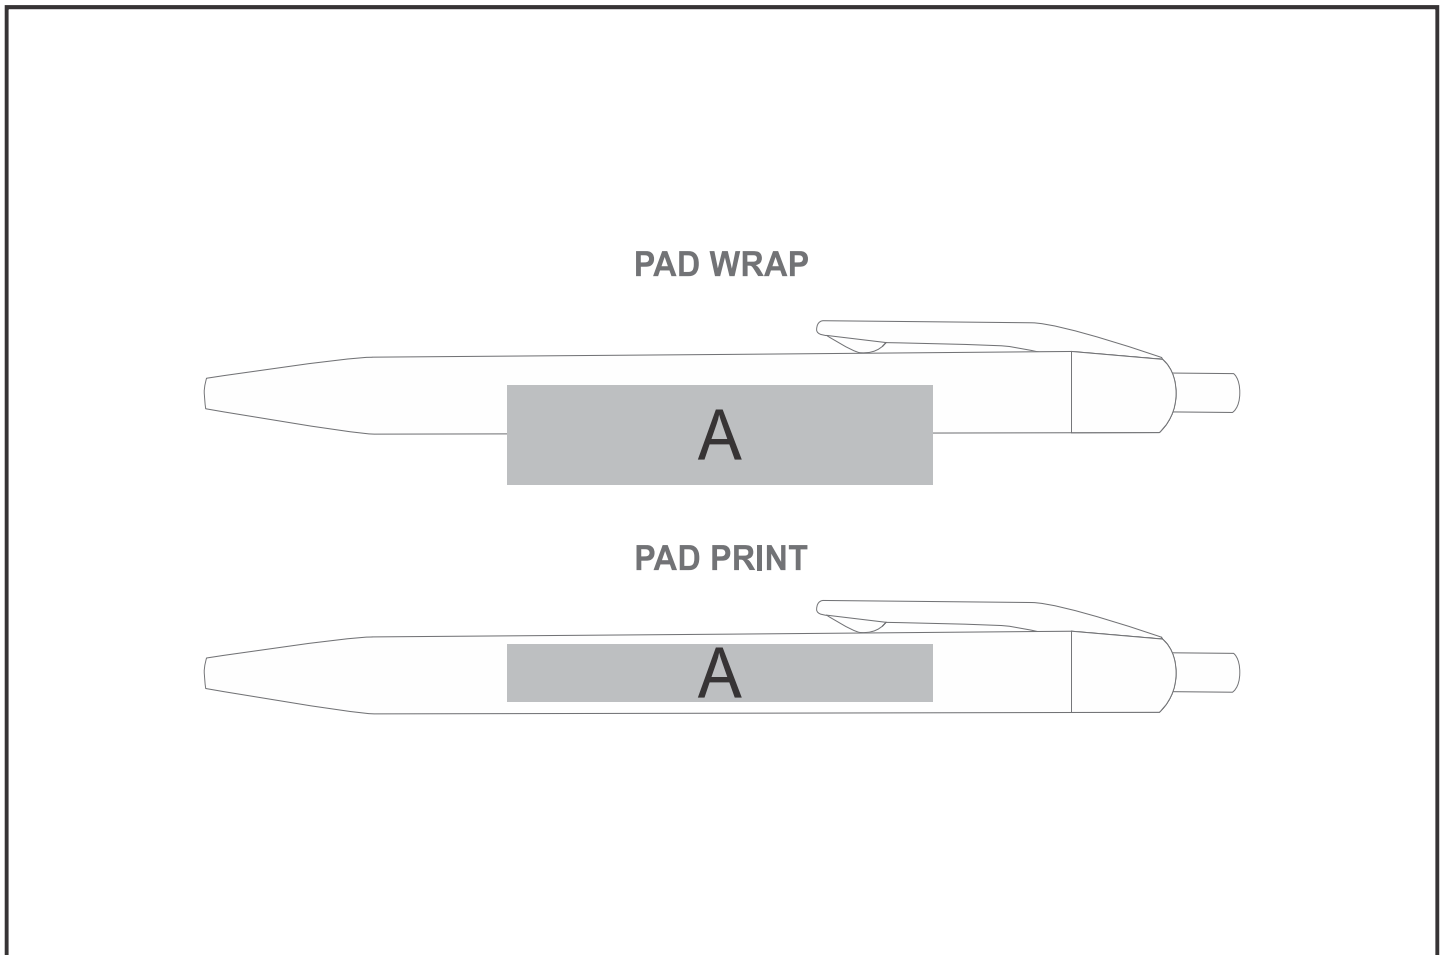

WI-AL-287-B

Altitude Jojo Ball Pen

Need to know:

- Includes 1-Colour, 1-Position Pad Print (setup fees apply)

Branding Options:

Position	Branding Method (Branding Code)	No. of Colours	Dimension
A	Pad Printing (PA)	4 Colours	60mm wide x 7mm high
A	Pad Wrap (PW)	1 Colour	55mm wide x 12mm high